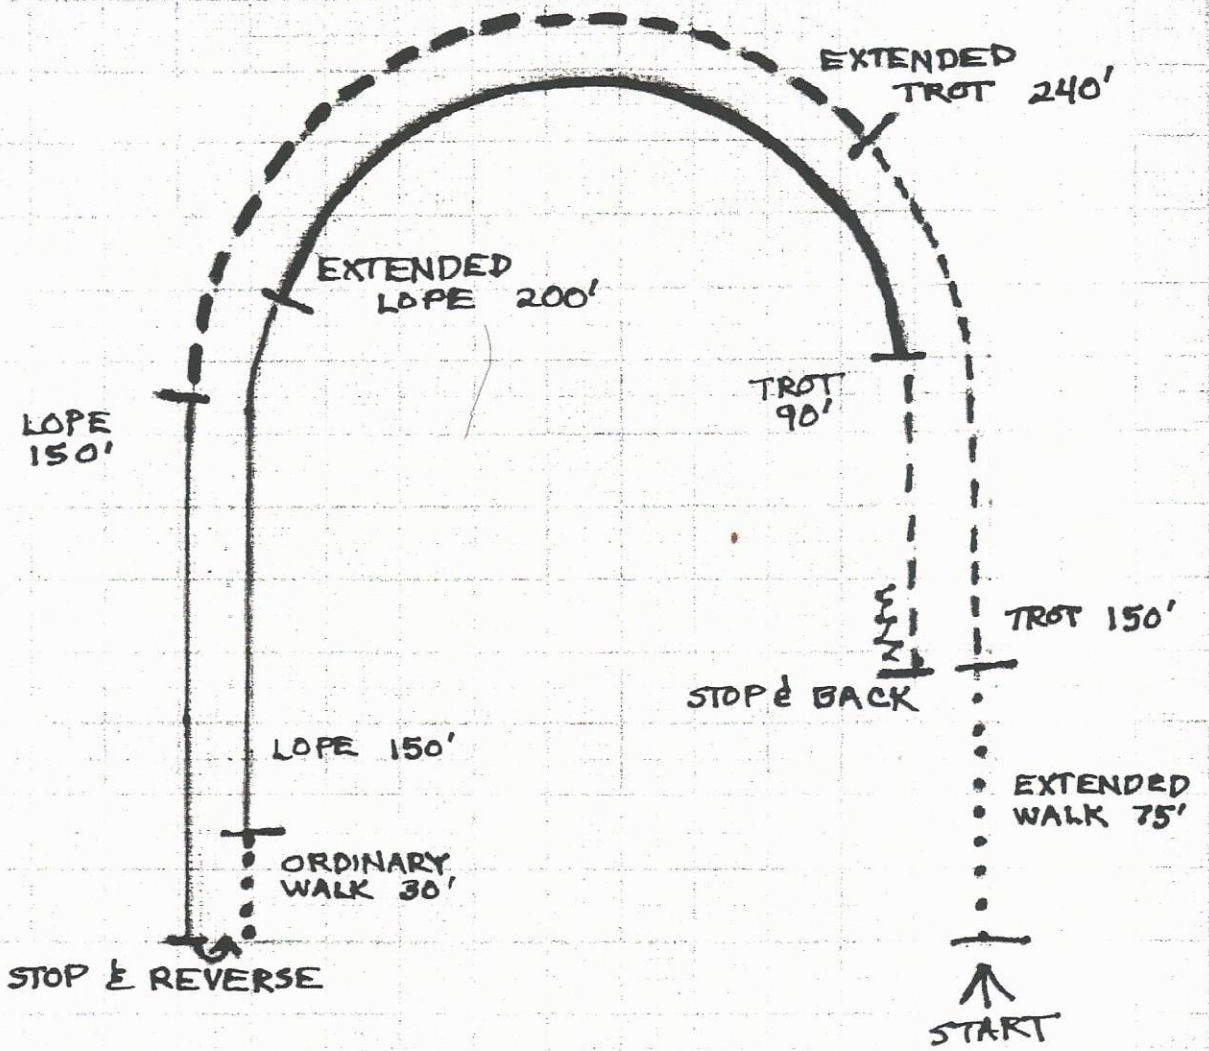

Stock Horse Pleasure Pattern

~Gaits to be Performed in this Order~

- | | |
|---------------------|------------|
| 1) Extended Walk | (75 feet) |
| 2) Trot | (150 feet) |
| 3) Extended Trot | (240 feet) |
| 4) Lope | (150 feet) |
| 5) Stop and Reverse | |
| 6) Ordinary Walk | (30 feet) |
| 7) Lope | (150 feet) |
| 8) Extended Lope | (200 feet) |
| 9) Trot | (90 feet) |
| 10) Stop and Back | |

***Distances are dependent on the size of space used for the event**

MARKERS WILL DESIGNATE GAIT CHANGES

ESTIMATED SET-UP VIEW OF
STOCK HORSE PLEASURE PATTERN
(NOT OFFICIAL)