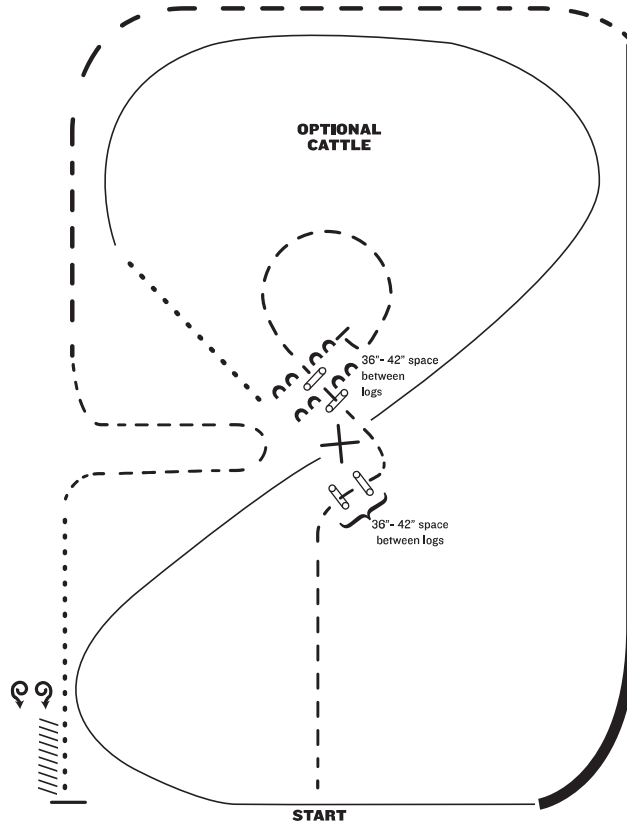

ABRA RANCH RIDING 9

RANCH RIDING – PATTERN 9

1. Trot
2. Trot two sets of logs
3. Trot circle, stop and side pass log left
4. Walk
5. Lope right lead
6. Change leads (simple or flying)
7. Lope left lead
8. Extended lope (left lead)
9. Extended trot
10. Trot
11. Walk
12. Stop and back
13. 360 degree turn each direction (either direction 1st) (L-R or R-L)

Note: The drawn description of this pattern is only intended for the general depiction of the pattern. Exhibitors should utilize the arena space to best exhibit their horses.